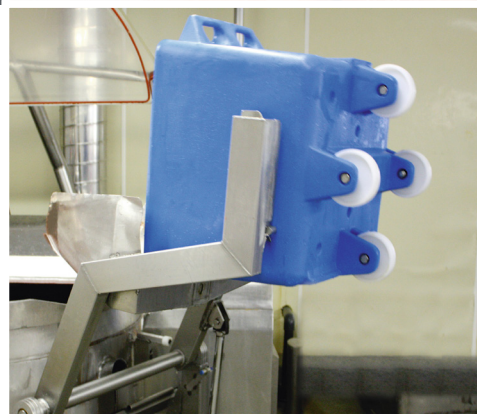

Pallets and Containers

Containing Quality

Think healthy • Think safe • Think SÆPLAST

www.saeplast.com

AWARDED FIT FOR FOOD BY NEW STRINGENT EU STANDARDS

- Robust and long lasting
- Optimum hygiene
- Preserves freshness
- Easy handling and stacking
- Temperature tolerances range from -30°C to +60°C.

PUR PE walls filled with Polyurethane for insulation and strength

PE Triple wall PE construction for extra impact strength and durability. Easier recycling

SÆPLAST 50 PUR		
Dimensions	Internal	External
Volume:	52.5 L	
Length:	50–51 cm	61.6 cm
Width:	35–34 cm	42 cm
Height:	30 cm	36.5 cm
Weight:		4.9 kg
Lid: Included		