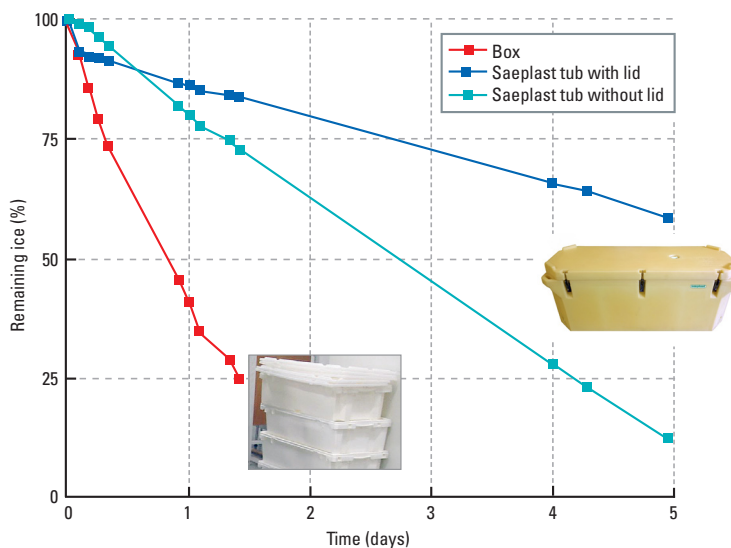

This is a great transition container from traditional single wall boxes and baskets. The insulated tub features a proven double-wall seamless construction which provides optimal temperature control and preserves your catch. The SÆPLAST tubs last up to 6-7 times longer than conventional single wall boxes.

The SÆPLAST J-200 tub is spill resistant for ease of handling. This new model is fitted with a sealing gasket that ensures a mess free fit.

Additional features include;

- Adjustable latches ensure tight fit.
- Stainless steel hinges.
- Easy to wash-down and clean.
- Safe and stable stacking of up to 6 tubs.

The sealing gasket ensures a mess free fit.

Low height of walls ensures low pressure.

Ice Retention

Ice retention at ambient temperature of 15–20 °C in SÆPLAST insulated tubs (with and without lid) compared to a single wall plastic box.

Adapted from Quang, N.H., 2005. Guidelines for handling and preservation of fresh fish for further processing in Vietnam. The United Nations University Fisheries.

Safe stacking.

Easy and efficient shipping - up to 150 SÆPLAST tubs in a 40 HC container