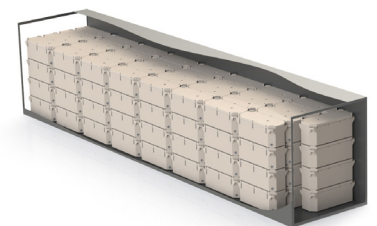

200 litre tub

Pallets and Containers

Sleek tub for large catch

Introducing the J-200 SÆPLAST Tub

- Ideal for small commercial fishing vessels and sport fishing
- Sleek design optimized for large fish
- Increased handling efficiency
- Designed for delicate handling of products
- High polyurethane insulation factor
- Spill resistant
- Low ice consumption

This is a great transition container from traditional single wall boxes and baskets. The insulated tub features a proven double-wall seamless construction which provides optimal temperature control and preserves your catch. The SÆPLAST tubs last up to 6-7 times longer than conventional single wall boxes.

The sealing gasket ensures a mess free fit.

Low height of walls ensures low pressure.

Ice Retention

Ice retention at ambient temperature of 15–20 °C in SÆPLAST insulated tubs (with and without lid) compared to a single wall plastic box.

Adapted from Quang, N.H., 2005. Guidelines for handling and preservation of fresh fish for further processing in Vietnam. The United Nations University Fisheries.

Safe stacking.

Easy and efficient shipping - up to 150 SÆPLAST tubs in a 40 HC container