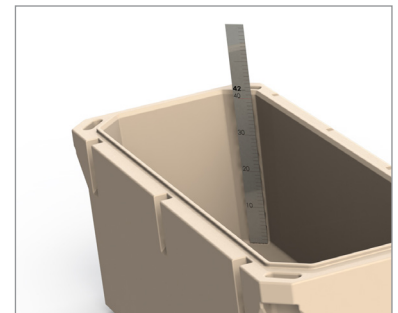

www.saeplast.com

SÆPLAST J-200 litre tub

Easy to handle

The SÆPLAST J-200 is specially designed for small commercial fishing vessels and sport fishing enthusiasts. It is light, tough and easy to handle.

The SÆPLAST J-200 tub is tailor-made for optimal handling of large fish. The lower height of the walls prevents excessive pressure on the products on the bottom and the long sleek design ensures the fish will not deform. The SÆPLAST J-200 tub will secure your products during handling and keep your product cool.

This is a great transition container from traditional single wall boxes and baskets. The insulated tub features a proven double-wall seamless construction which provides optimal temperature control and preserves your catch. The SÆPLAST tubs last up to 6-7 times longer than conventional single wall boxes.

The SÆPLAST J-200 tub is spill resistant for ease of handling. This new model is fitted with a sealing gasket that ensures a mess free fit.

Additional features include;

- Adjustable latches ensure tight fit.
- Stainless steel hinges.
- Easy to wash-down and clean.
- Safe and stable stacking of up to 6 tubs.

The sealing gasket ensures a mess free fit.

Low height of walls ensures low pressure.

Ice Retention

Ice retention at ambient temperature of 15–20 °C in SÆPLAST insulated tubs (with and without lid) compared to a single wall plastic box.